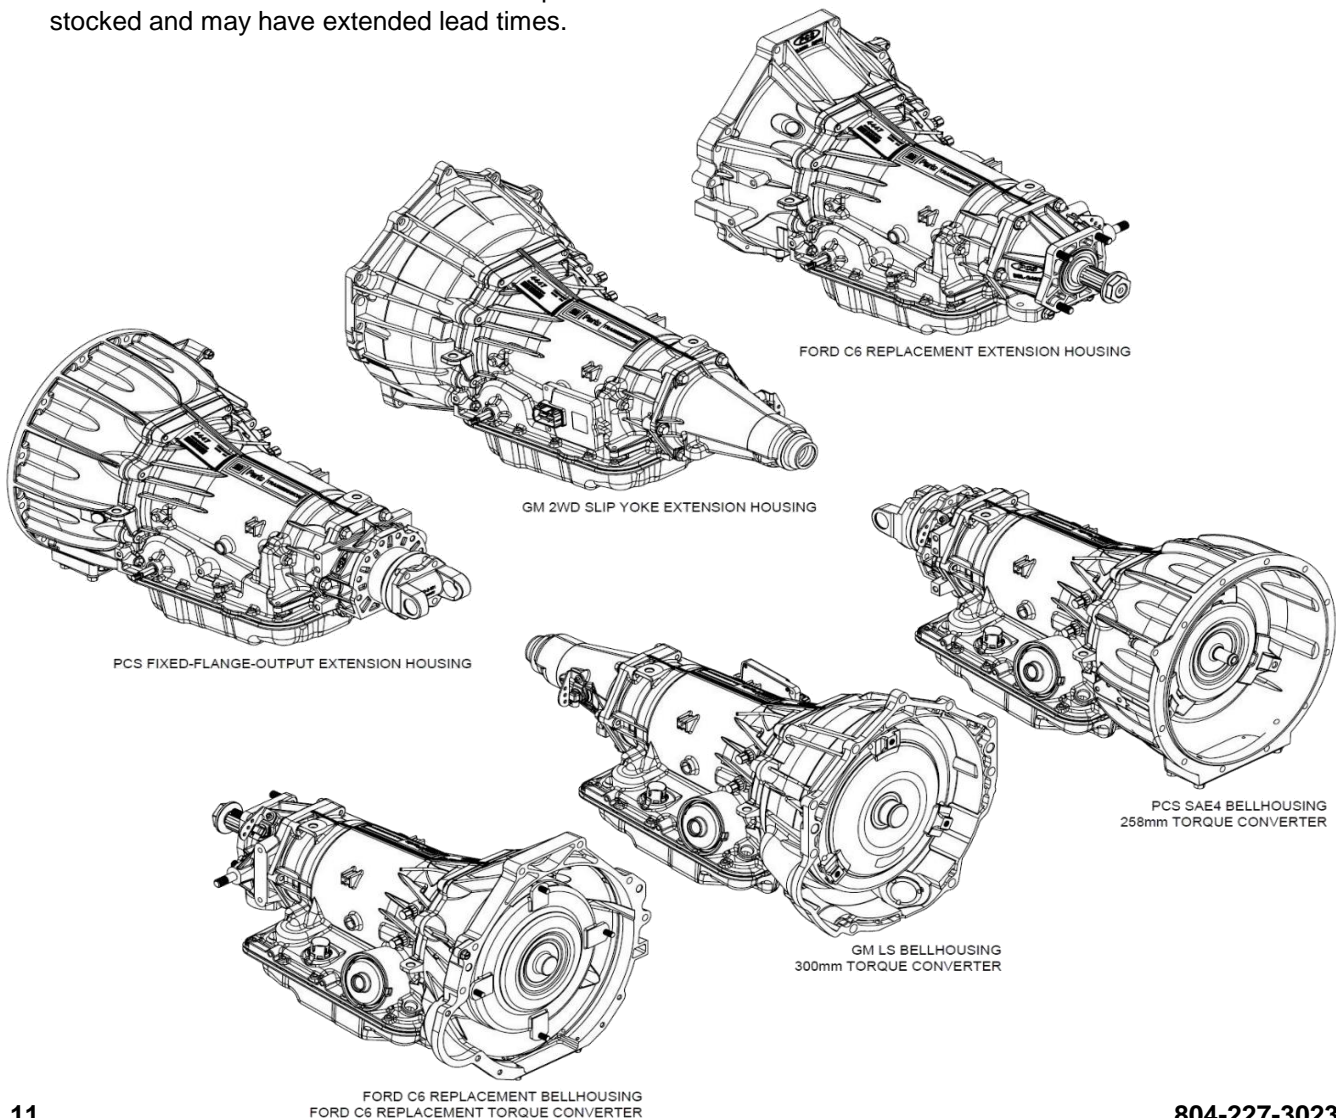

FACTORY NEW 4LHD / 4LHDX TRANSMISSIONS

PCS P/N	VALVEBODY	CONVERTER	BELLHOUSING	OUTPUT
TRN4347	GEN-3	GM 258mm	SAE4 (Standard)	Fixed Flange
TRN4331	GEN-3	GM 300mm	SAE4	Fixed Flange
TRN4362	GEN-3	C6 258mm	C6 Replacement	Fixed Flange
TRN4267	GEN-3	GM 258mm	SAE4	C6 Replacement
TRN4265	GEN-3	C6 258mm	C6 Replacement	C6 Replacement
TRN4447	GEN-3	GM 258mm	SAE4	4WD (No Housing)
TRN4431	GEN-3	GM 300mm	SAE4	4WD (No Housing)
TRN4462	GEN-3	C6 258mm	C6 Replacement	4WD (No Housing)

The Factory New "4xxx Series" 4LHD / 4LHDX transmissions listed above are readily available for new vehicle designs and upgrade packages. The "5xxx Series" transmissions listed to the right are Remanufactured units intended as field replacements and bulk orders. Not all "5xxx Series" units are stocked and may have extended lead times.